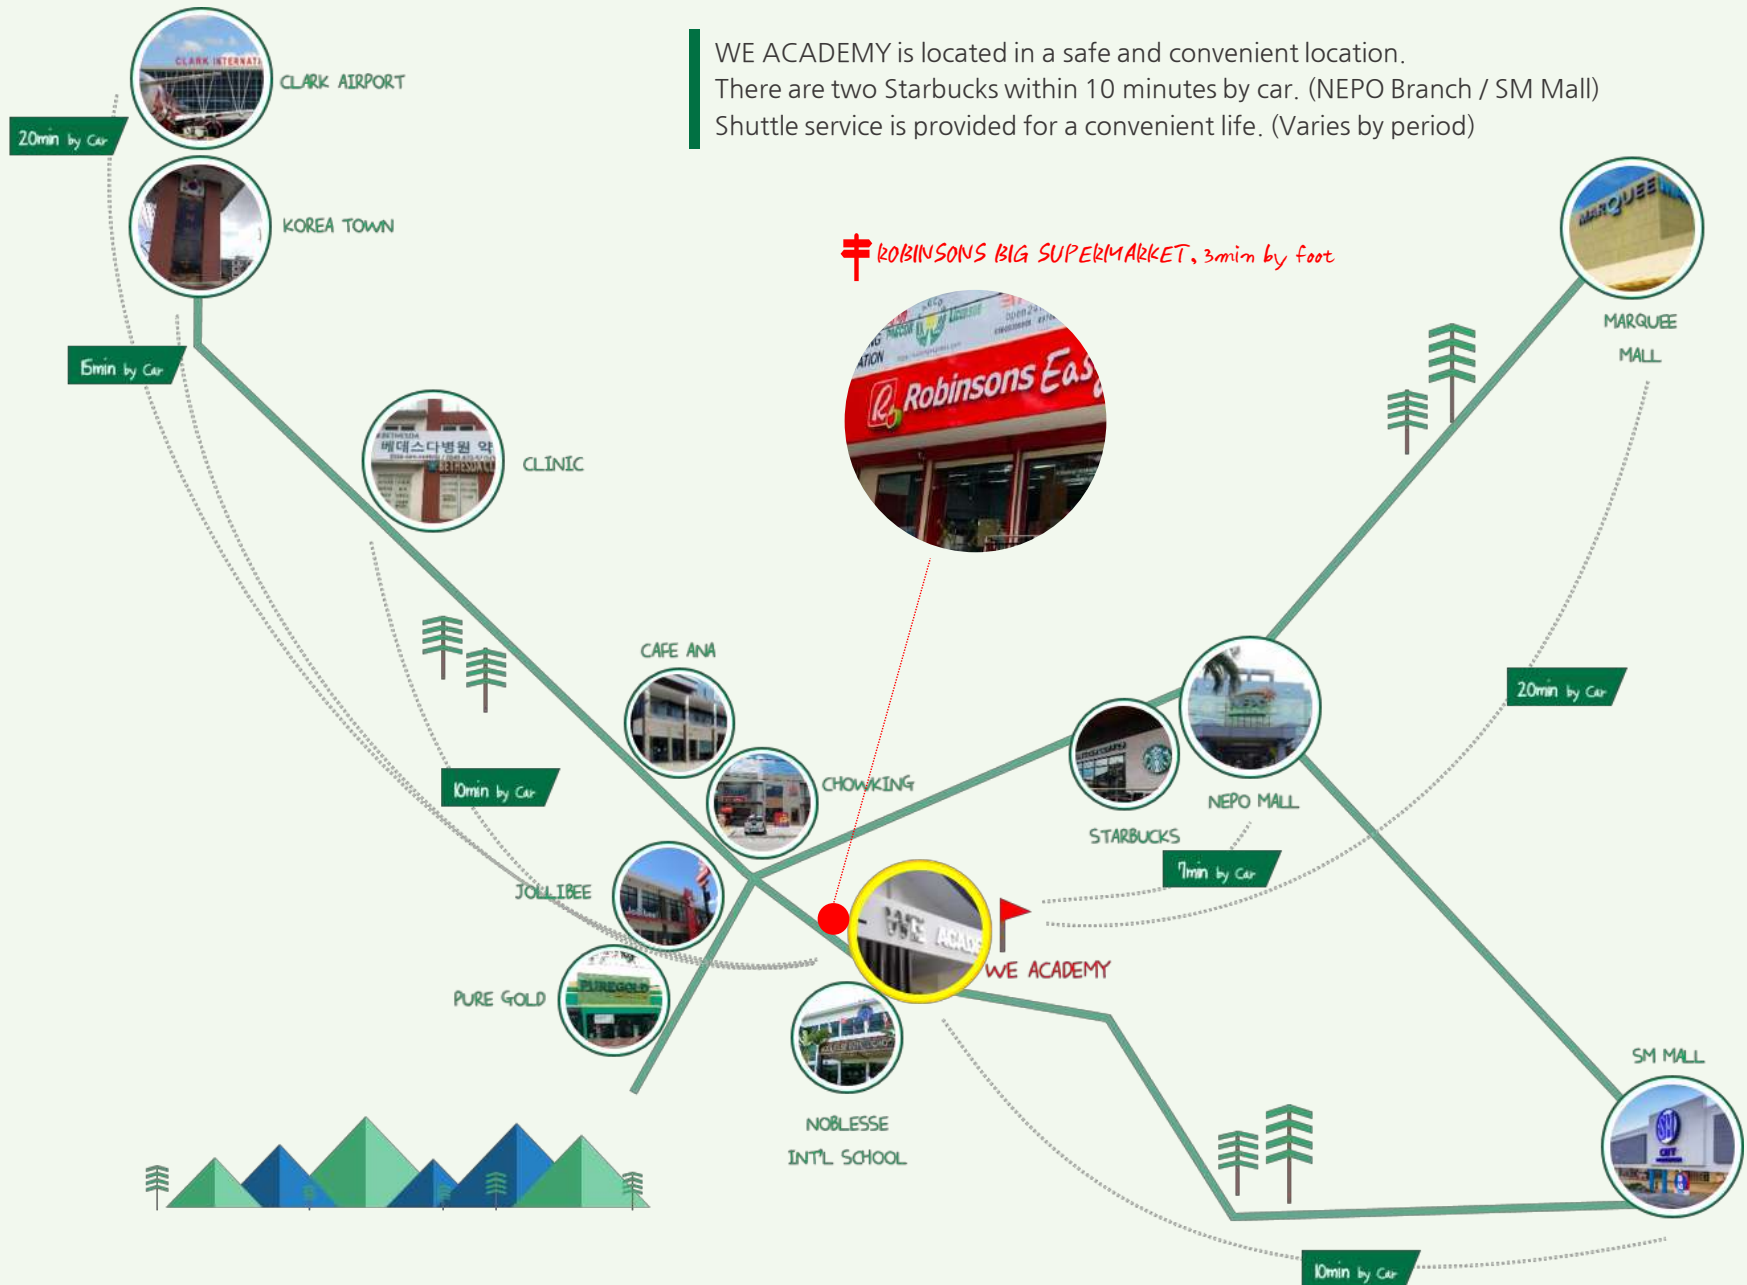

05 WE DAILY SCHEDULE

🕒 First day schedule

TIME	SCHEDULE
07:00~08:20	Breakfast
08:00~08:45	Level Test
08:50~09:35	
09:40~10:25	Orientation
10:30~11:15	
11:20~12:05	
11:30~12:45	Lunch
13:00~13:45	SM MALL (money exchange, shopping, etc.)
13:50~14:35	
14:40~15:25	
15:30~16:15	
16:20~17:05	Check Class Schedule, Payment
17:30~18:30	Dinner

※ This schedule is an example, and the schedule may change slightly depending on local circumstances.

06 WE ACADEMY Facility information

06 WE ACADEMY Environment

WE ACADEMY is located in a safe and convenient location.
There are two Starbucks within 10 minutes by car. (NEPO Branch / SM Mall)
Shuttle service is provided for a convenient life. (Varies by period)